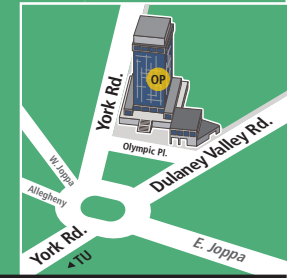

Residence Buildings

AT Glen Complex (A Building) - C5
BA Barton House - A4
BT Glen Complex (B Building) - C5
CH Carroll House - A3
CT Glen Complex (C Building) - D5
DO Douglass House - A3
DT Glen Complex (D Building) - D5
GD Glen Dining Hall - C5
MA Marshall House - A3
MH Millennium Hall - B4
NE Newell Hall - D7
ND Newell Dining Hall - D7
PH Paca House - A4
PR Prettyman Hall - D8
RT Residence Tower - C7
RI Richmond Hall - D7
SC Scarborough Hall - D8
TH Tubman House - A3
TR Towson Run Apartments - A3

- Parking Info. Kiosk
- Pay & Display Visitor Parking
- Loading/Unloading (Free Meter)
- Restricted Parking
- Construction areas
- Electric Vehicle Charging Station

Where should I park?
Don't waste time searching for parking. Depending on when you arrive on campus, parking can generally be found in the lots in one of three zones.

Fall 2016